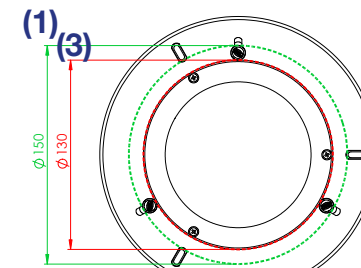

Item #	Filter Name	ideally suited for aperture range ~	Aperture (mm / inch)	Outer Cell Diameter	Net Weight (g / oz)	Clamping Range	
						inner tube Ø	outer tube Ø
						with 13mm bolt	with 13mm bolt
2459335	ASSF 50	40 – 60	50 / 1,97	110	68 / 2.4	81 – 96	55 – 70
2459336	ASSF 65	55 – 75	65 / 2,56	125	77 / 2.7	96 – 111	70 – 85
2459337	ASSF 80	70 – 90	80 / 3,15	140	84 / 3.0	111 – 126	85 – 100
2459338	ASSF 100	90 – 110	100 / 3,94	160	93 / 3.3	131 – 146	105 – 120
2459339	ASSF 115	105 – 125	115 / 4,53	175	101 / 3.6	146 – 161	120 – 135
						with 10mm bolt	with 10mm bolt
2459340	ASSF 130	120 – 140	130 / 5,12	210	151 / 5.3	168 – 198	148 – 178
2459341	ASSF 150	140 – 160	150 / 5,91	230	167 / 5.9	188 – 218	168 – 198

Mentioned dimensions are in mm unless noted otherwise.

ASBF – Baader Solar Filter for Binoculars and Camera-Lenses

Item #	Filter Name	ideally suited for aperture range ~	Aperture (mm / inch)	Outer Cell Diameter	Net Weight (g / oz)	Clamping Range	
						inner tube Ø	outer tube Ø
						with 13mm bolt	with 13mm bolt
2459325	ASBF 50	40 – 60	50 / 1,97	110	68 / 2.4		55 – 70
2459326	ASBF 60	50 – 70	60 / 2,36	120	69 / 2.4		65 – 80
2459327	ASBF 70	60 – 80	70 / 2,76	130	73 / 2.6		75 – 90
2459328	ASBF 80	70 – 90	80 / 3,15	140	78 / 2.8		85 – 100
2459329	ASBF 100	90 – 110	100 / 3,94	160	87 / 3.1		105 – 120

Mentioned dimensions are in mm unless noted otherwise.

Align all filters with the optical aperture by adjusting the filter with the centering bolts to fit the inner or outer tube diameter.

Example: ASTF 100 with 10mm bolts